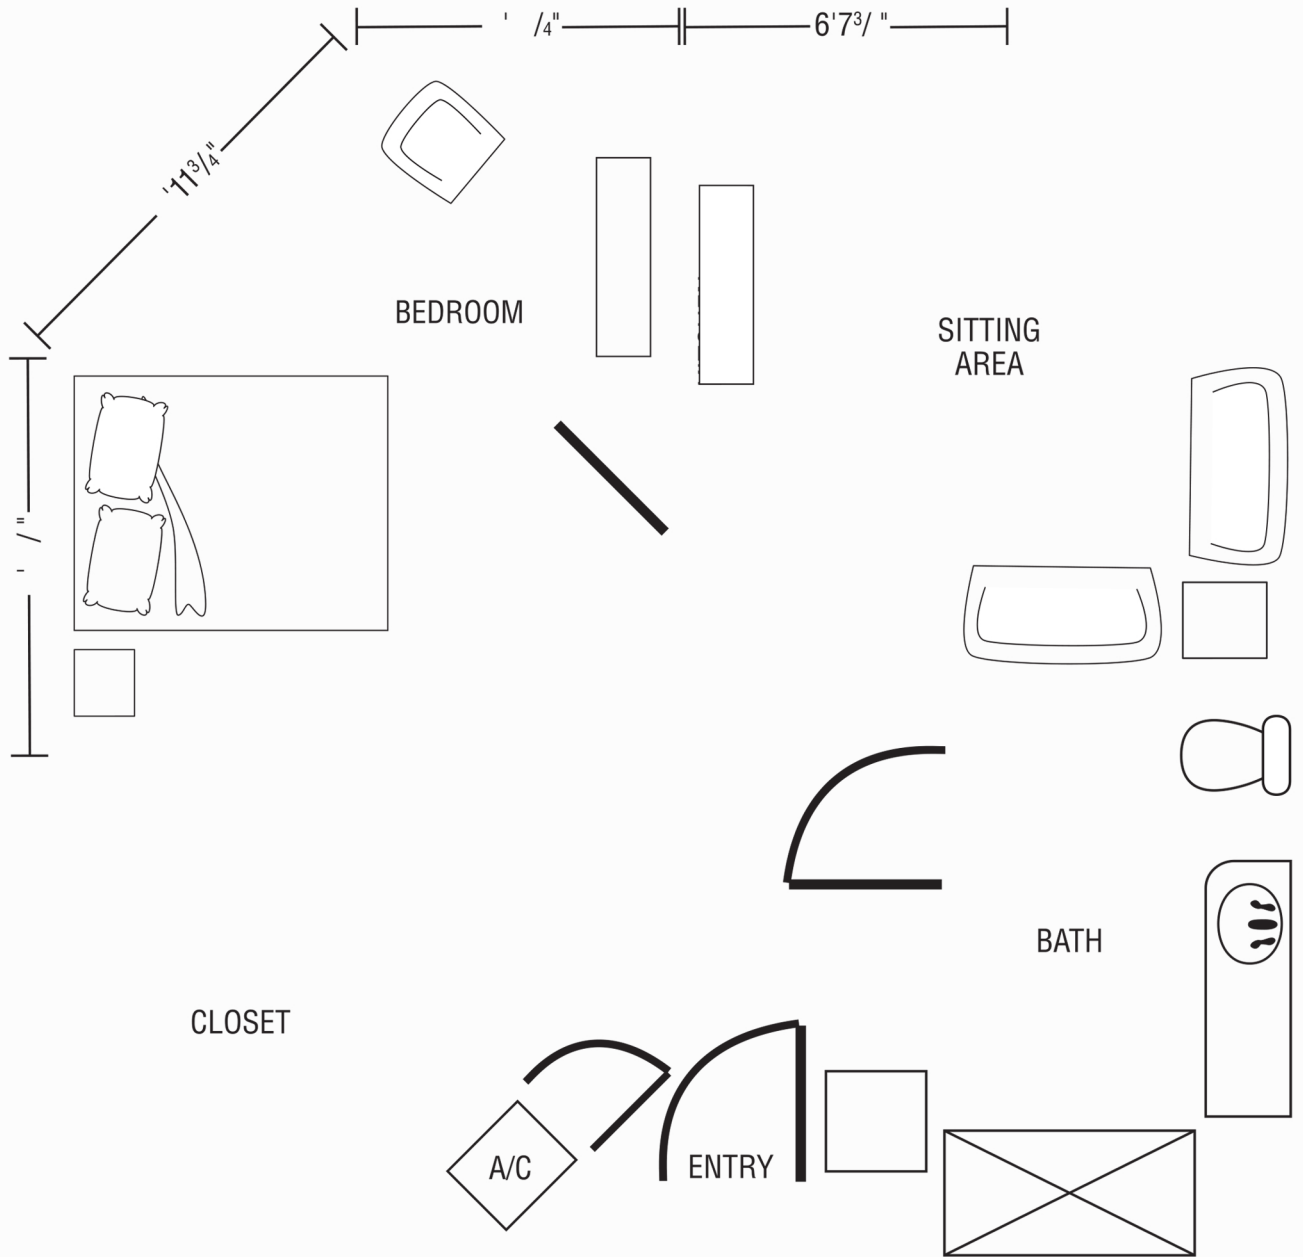

1 BEDROOM 530 S

All plans, measurements and specifications are approximate.

Magnolia Gardens

ASSISTED LIVING

Magnolia Gardens

ASSISTED LIVING