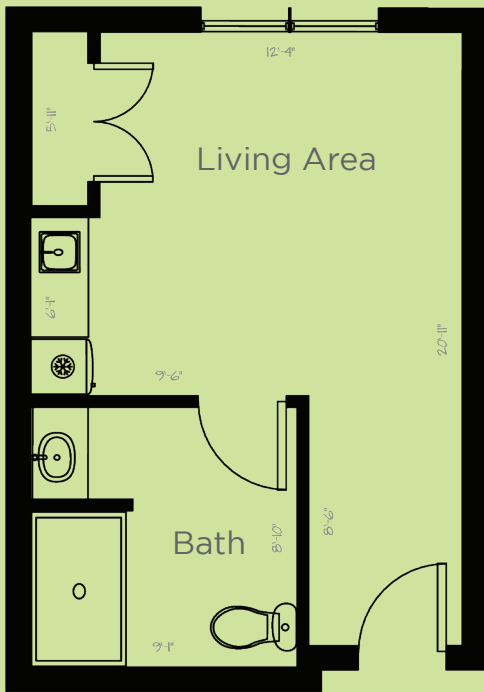

Floor Plans

Call Now

STUDIO
322 sq. ft

ONE BEDROOM / ONE BATH
476 sq. ft

*Dimensions are approximate. Floor plans may vary.
Scale: 1' = 1/4"*

Angels Senior Living at The Lodges of Idlewild
18440 Exciting Idlewild Blvd, Lutz, FL 33548
(813) 296-6585

Assisted Living Facility License #12899
AngelsSeniorLiving.com

Angels Senior Living is a care network dedicated to enriching the lives of seniors.

Floor Plans

Call Now

TWO BEDROOM / TWO BATH
704 sq. ft

*Dimensions are approximate. Floor plans may vary.
Scale: 1' = 1/4"*