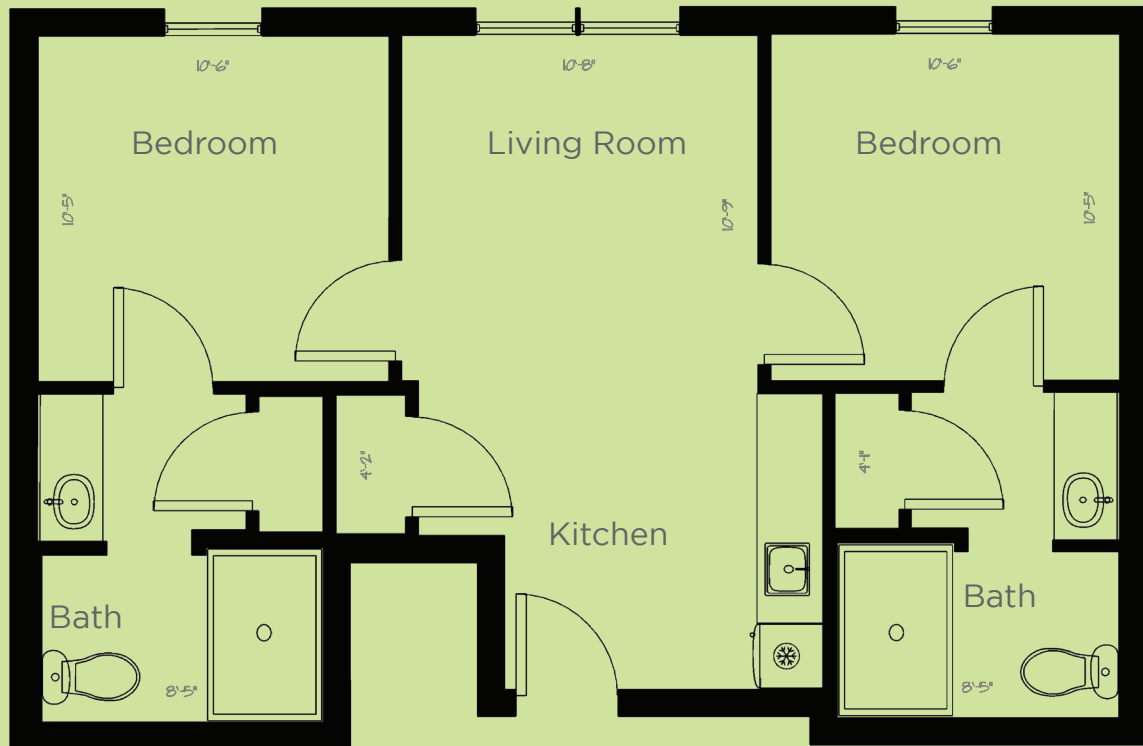

Floor Plans

Call Now

STUDIO
322 sq. ft

ONE BEDROOM / ONE BATH
476 sq. ft

*Dimensions are approximate. Floor plans may vary.
Scale: 1' = 1/4"*

Angels Senior Living at The Lodges of Idlewild
18440 Exciting Idlewild Blvd, Lutz, FL 33548
(813) 296-6585

Assisted Living Facility License #12899
AngelsSeniorLiving.com

Angels Senior Living is a care network dedicated to enriching the lives of seniors.

Floor Plans

Call Now

TWO BEDROOM / TWO BATH
704 sq. ft

*Dimensions are approximate. Floor plans may vary.
Scale: 1' = 1/4"*