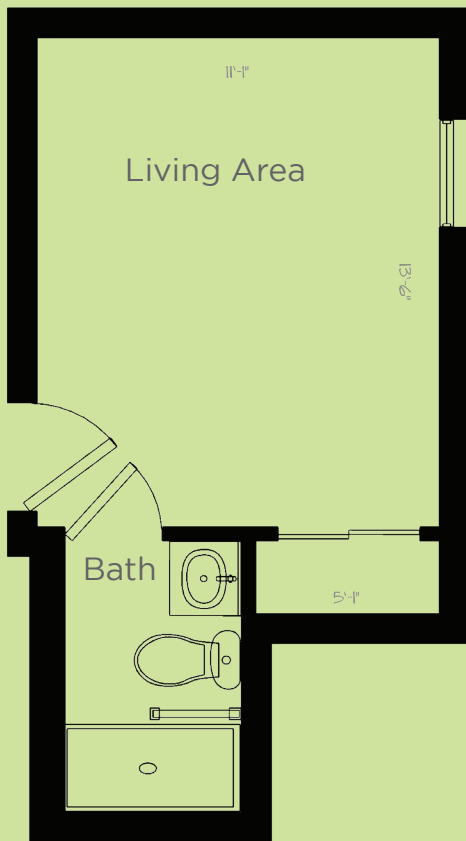

Floor Plans

Call Now

STUDIO
160 sq.ft

STUDIO
158 sq.ft

*Dimensions are approximate. Floor plans may vary.
Scale: 1' = 1/4"*

Angels Senior Living at Dunedin
3175 Belcher Rd, Dunedin, FL 34698
(727) 781-2210