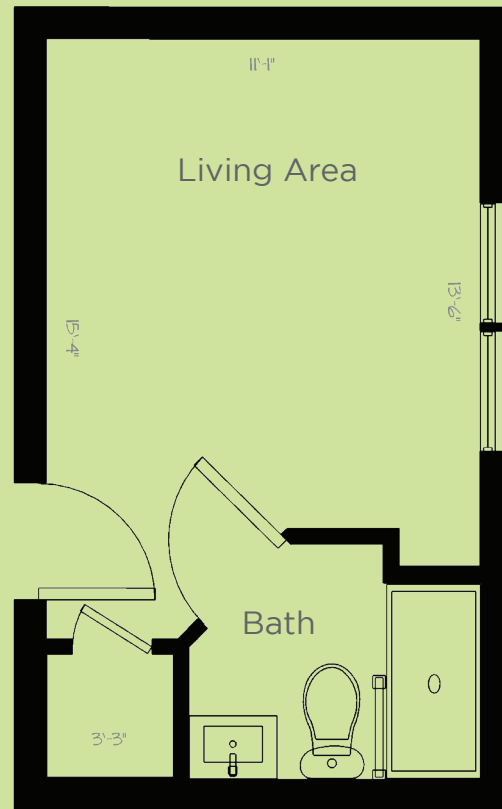

Floor Plans

Call Now

STUDIO
160 sq.ft

STUDIO
158 sq.ft

*Dimensions are approximate. Floor plans may vary.
Scale: 1' = 1/4"*

Angels Senior Living at Dunedin
3175 Belcher Rd, Dunedin, FL 34698
(727) 781-2210